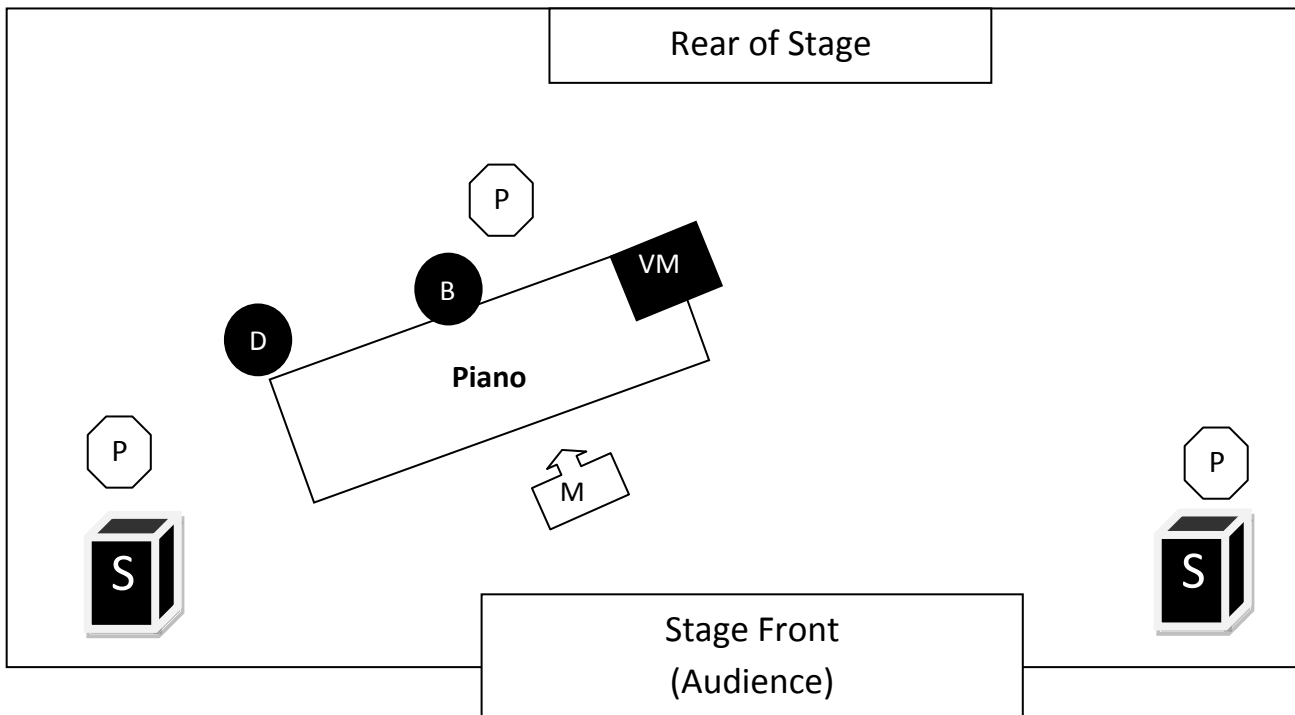

Stage Plot

ScottAnthonyAndrews.com

Solo

Technical Requirements

Instrument: Yamaha Keyboard, keyboard stand & bench (DI into PA)	Artist supplied
Instrument: Electric & Acoustic Guitars & guitar stands	Artist supplied
D: Djambe Drum	Artist supplied
VM: Scott Anthony (Sennheiser 945) mike boom stand	Artist supplied
VM: for guitarist & mike stand	Venue Supplied
IM: Instrumental mike	Venue Supplied
M: Two monitors & patch cords	Venue Supplied
Behringer 8-Channel Board	Artist supplied
Amp: Guitar Amp	Venue supplied
S: Stool	Venue supplied
PA: 2 Yorkville Elite Series Powered Speakers (32 Watts) & Stands	Artist supplied
P: 110v Power (x3)	Venue supplied

Stage Plot

ScottAnthonyAndrews.com
Duo (Sax or Guitar)

Technical Requirements

Instrument: Yamaha Keyboard, keyboard stand & bench (DI into PA)	Artist supplied
Instrument: Electric & Acoustic Guitars & guitar stands	Artist supplied
D: Djembe Drum	Artist supplied
VM: Scott Anthony (Sennheiser 945) mike boom stand	Artist supplied
VM: for guitarist/sax & mike stand	Venue Supplied
IM: Instrumental mike	Venue Supplied
M: Two monitors & patch cords	Venue Supplied
Behringer 8-Channel Mixing Board	Artist supplied
Amp: Guitar Amp	Venue supplied
S: Stool	Venue supplied
PA: 2 Yorkville Elite Series Powered Speakers (32 Watts) & Stands	Artist supplied
P: 110v Power (x3)	Venue supplied

Floor Surface: flat

Minimum Dimensions: 10 by 10

Lights/Video Requirements: Soft Lighting
Usually Artist does own sound