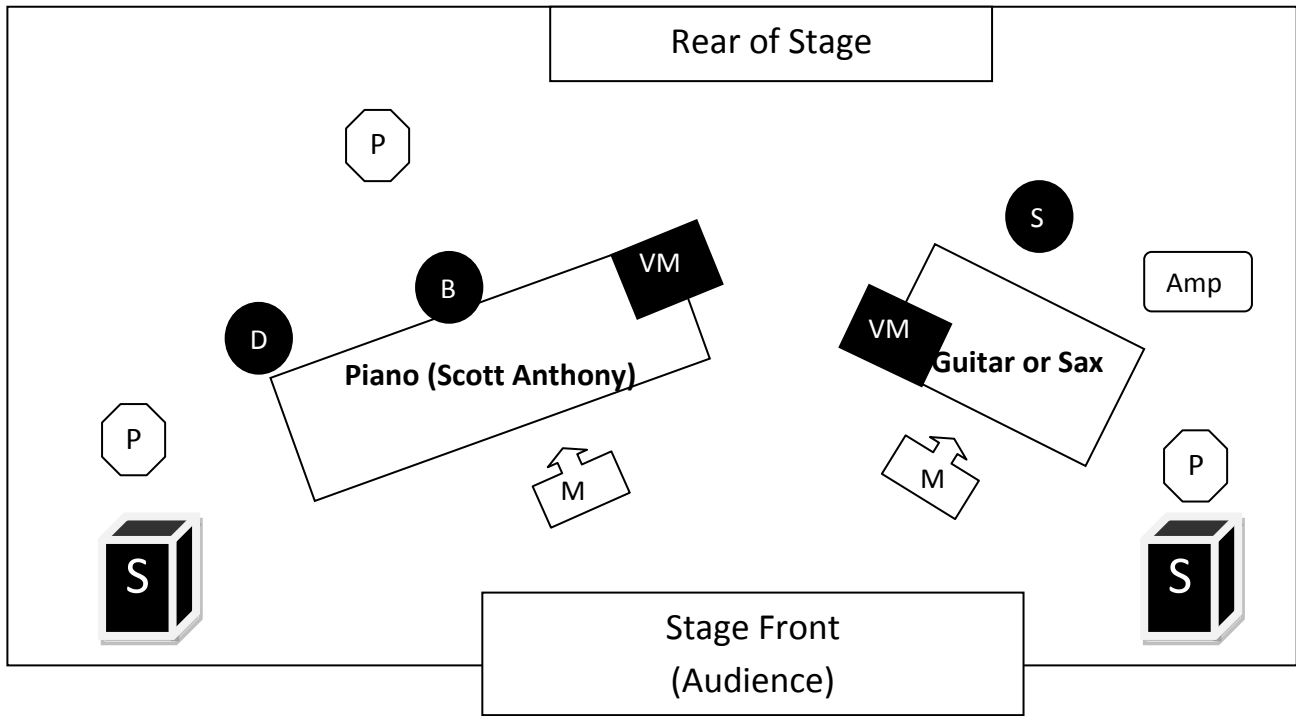

Stage Plot

ScottAnthonyAndrews.com

Solo

Technical Requirements

Instrument: Yamaha Keyboard, keyboard stand & bench (DI into PA)	Artist supplied
Instrument: Electric & Acoustic Guitars & guitar stands	Artist supplied
D: Djambe Drum	Artist supplied
VM: Scott Anthony (Sennheiser 945) mike boom stand	Artist supplied
VM: for guitarist & mike stand	Venue Supplied
IM: Instrumental mike	Venue Supplied
M: Two monitors & patch cords	Venue Supplied
Behringer 8-Channel Board	Artist supplied
Amp: Guitar Amp	Venue supplied
S: Stool	Venue supplied
PA: 2 Yorkville Elite Series Powered Speakers (32 Watts) & Stands	Artist supplied
P: 110v Power (x3)	Venue supplied

Stage Plot

ScottAnthonyAndrews.com
Duo (Sax or Guitar)

Technical Requirements

Instrument: Yamaha Keyboard, keyboard stand & bench (DI into PA)	Artist supplied
Instrument: Electric & Acoustic Guitars & guitar stands	Artist supplied
D: Djembe Drum	Artist supplied
VM: Scott Anthony (Sennheiser 945) mike boom stand	Artist supplied
VM: for guitarist/sax & mike stand	Venue Supplied
IM: Instrumental mike	Venue Supplied
M: Two monitors & patch cords	Venue Supplied
Behringer 8-Channel Mixing Board	Artist supplied
Amp: Guitar Amp	Venue supplied
S: Stool	Venue supplied
PA: 2 Yorkville Elite Series Powered Speakers (32 Watts) & Stands	Artist supplied
P: 110v Power (x3)	Venue supplied

Floor Surface: flat

Minimum Dimensions: 10 by 10

Lights/Video Requirements: Soft Lighting
Usually Artist does own sound